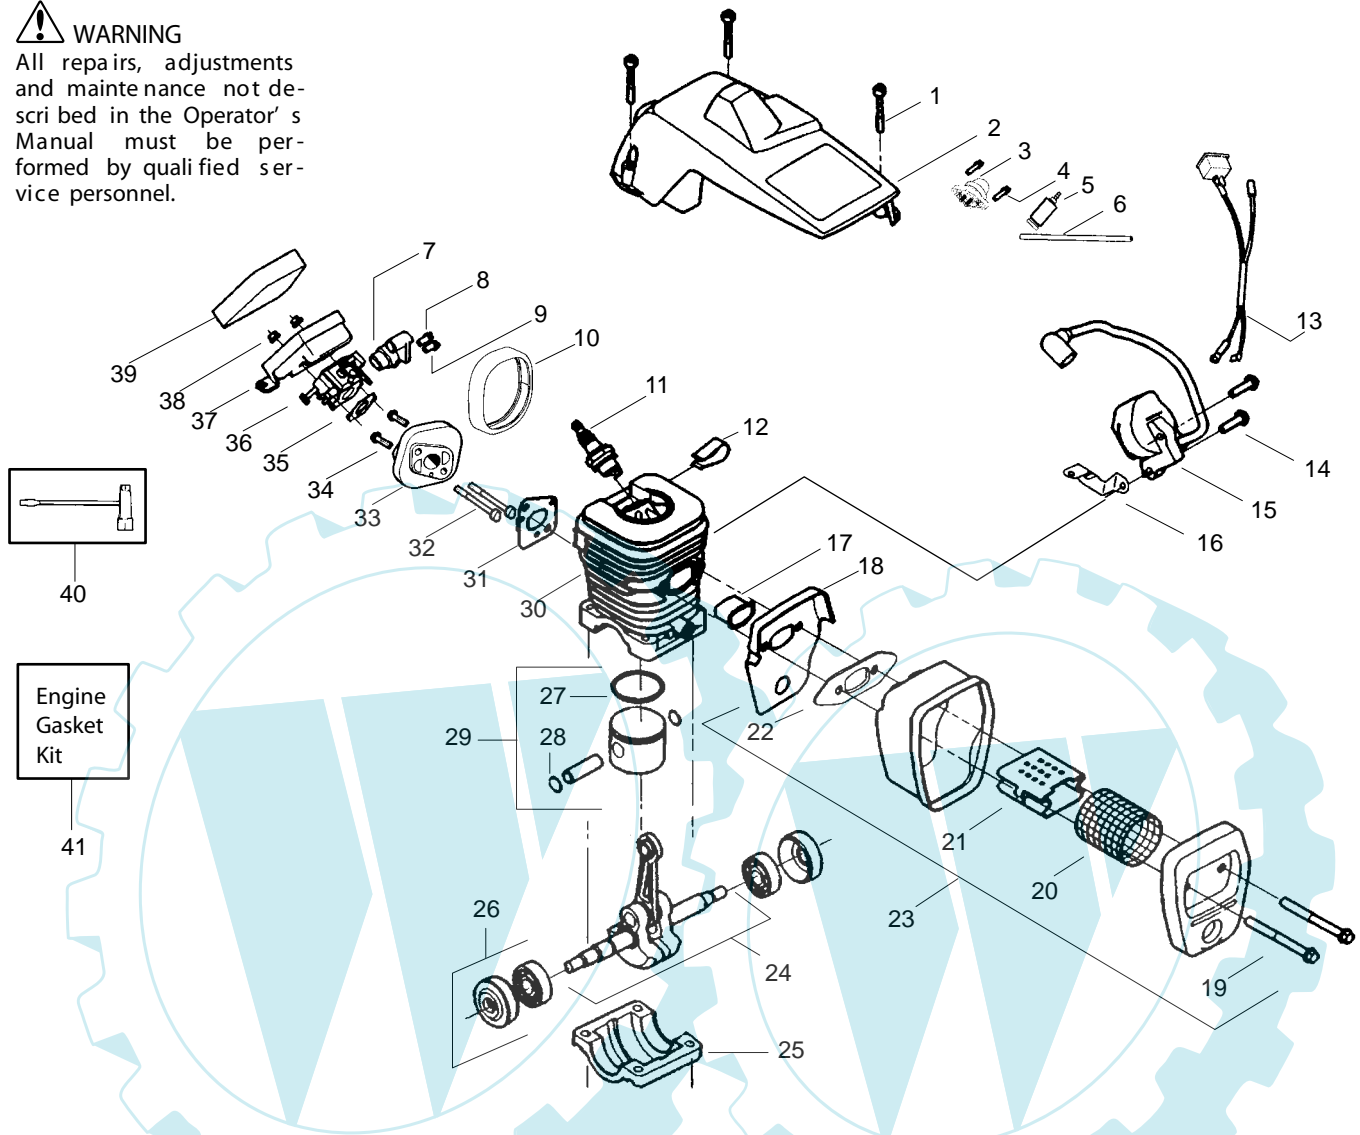

B

⚠ WARNING

All repairs, adjustments and maintenance not described in the Operator's Manual must be performed by qualified service personnel.

Ref. f.	Part No.	Description	Ref. f.	Part No.	Description	Ref. f.	Part No.	Description
1.	530 01 61-02	Screw	18.	530 04 98-70	Plate-Muffler Back	35.	530 01 92-39	Carb. Gasket
2.	530 04 75-78 N	Shield-Cylinder	19.	530 01 61-32	Screw	36.	530 06 97-22	Kit-Carburetor (incl. 8,9)
3.	530 04 72-13	Assy-Air Purge	20.	530 03 61-03	Screen-Spark	37.	530 04 76-04	Housing-Air Filter
4.	530 01 57-80 N	Screw	21.	530 03 78-13	Muffler Diffuser	38.	530 01 61-01	Nut
5.	530 09 56-46 N	Assy-Fuel Pick-up	22.	530 01 92-21	Muffler Gasket	39.	530 03 77-93	Air Filter - Foam
6.	530 06 92-47 N	Kit-Line Purge/Carb. (Small Dia)	23.	530 04 72-07	Muffler Assiy. (Incl. 18-22)	40.	530 03 11-35	Scrench
7.	530 04 92-44	Grommet-Carb Adjust.	24.	530 04 70-62	Assy-Crankshaft	41.	530 06 96-08	Kit-Engine Gasket (incl. 22,31,35)
8.	530 04 91-28	Limiter Cap-High	25.	530 03 79-35	Cap-Crankcase			
9.	530 04 91-29	Limiter Cap-Low	26.	530 01 92-59 N	Assy-Seal & Bearing			
10.	530 05 41-44 N	Seal-Carb Adapter	27.	530 02 98-05	Ring-Piston			
11.	503 23 51-08	Spark Plug (RCJ-7Y)	28.	530 01 56-97	Retainer - Piston Pin			
12.	530 01 61-36	Clip-High Tension Lead	29.	530 06 97-19 N	Kit-Piston - (incl. 27-28)		Not Shown	
13.	530 04 91-17	Assy-Wire Harness (includes switch)	30.	530 07 12-55	Kit-Cylinder		530 08 74-22	Manual-Euro I
14.	530 01 58-14	Screw	31.	530 01 92-49	Gasket - Carb. Adapter		530 08 74-24	Manual-Scan
15.	530 05 22-77	Module-Ignition	32.	530 01 61-87	Screw		530 08 74-25	Manual-Euro II
16.	530 04 74-42	Strap-Ground	33.	530 04 97-00	Adapter-Carb.			
17.	530 03 76-52	Insulator-Heat	34.	530 01 58-10	Screw			

N = NEW PART NUMBER FOR THIS IPL