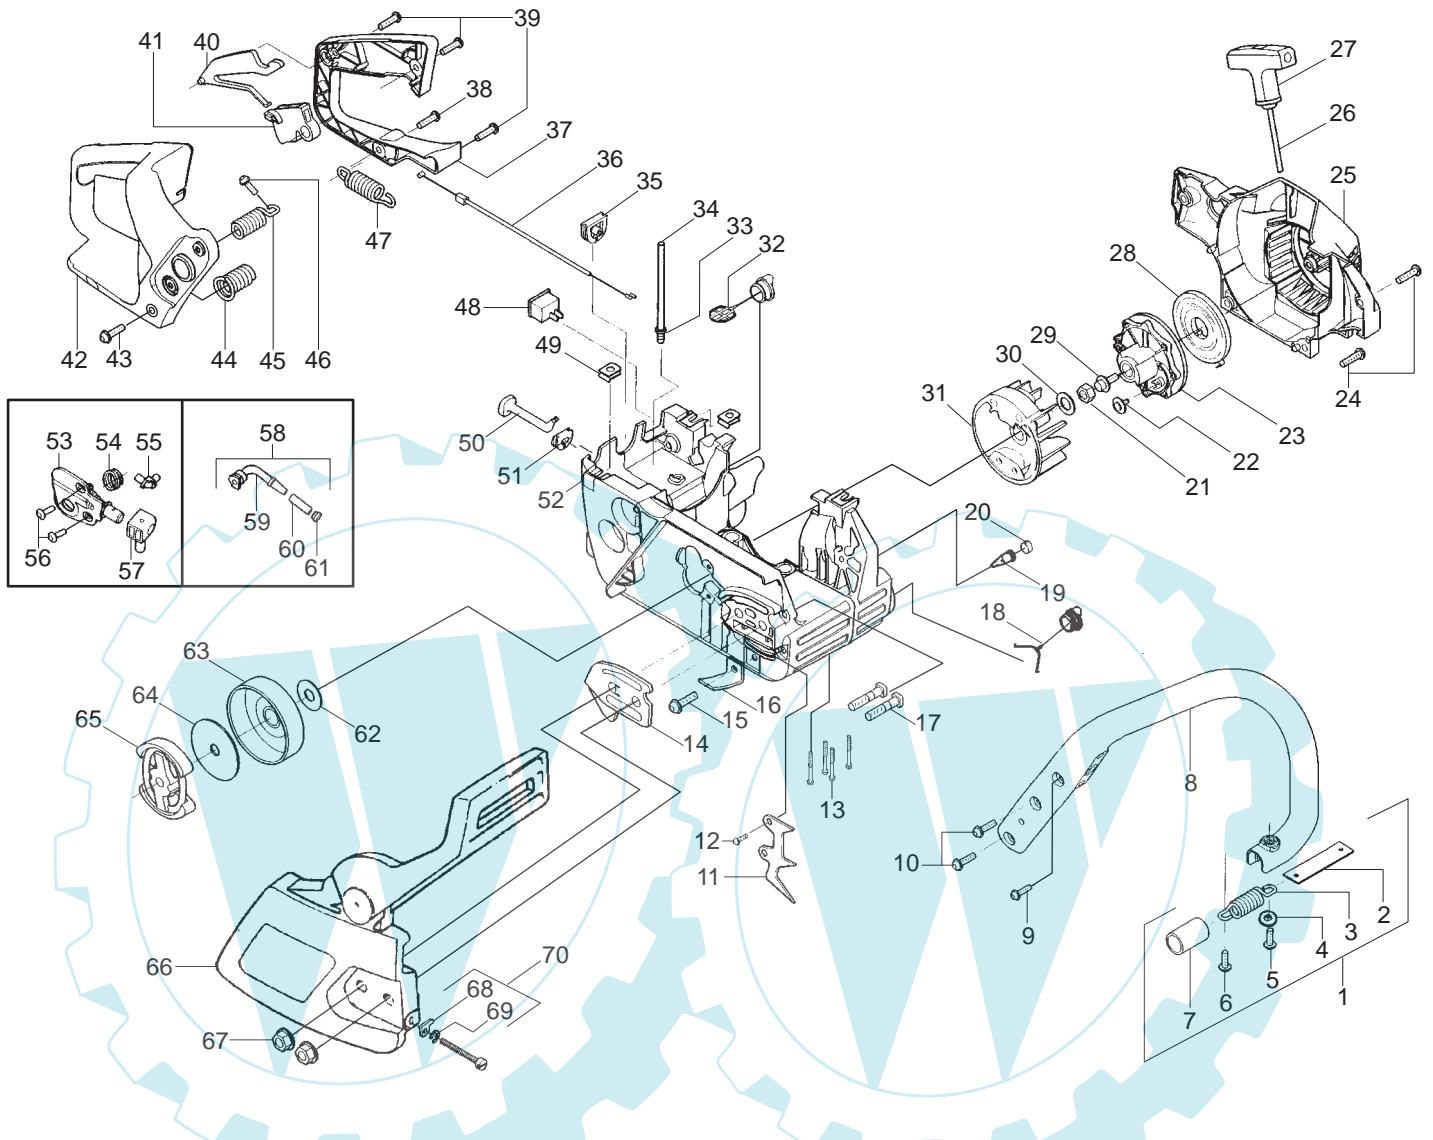

A

Ref.	Part No.	Description	Ref.	Part No.	Description	Ref.	Part No.	Description
1.	530 04 79-63	Assy.-Isolator	25.	530 05 37-44	Assy-Fan Housing	50.	530 04 76-05	Knob-Choke
2.	530 04 76-08	Limiter Strap	26.	530 06 92-32	Kit - Rope	51.	530 04 90-05	Grommet-Knob
3.	530 04 20-82	Spring-Isolator	27.	530 03 74-85	Handle-Starter	52.	530 05 37-41	Assy-Chassis
4.	530 01 51-23	Washer	28.	530 02 75-31	Spring-Recoil	53.	530 07 12-59	Kit - Oil Pump
5.	530 01 60-18	Screw	29.	530 01 59-20	Screw	54.	530 03 78-20	Gear-Worm Spring
6.	530 01 58-43	Screw	30.	530 01 51-27	Washer-Flywheel	55.	530 04 94-77	Elbow-Oil Pickup
7.	530 03 61-42	Sleeve-AV Spring	31.	530 03 92-09	Assy-Flywheel	56.	530 01 60-64	Screw
8.	530 04 75-83	Handle-Front	32.	530 04 71-92	Assy-Fuel Cap	57.	530 01 92-06	Seal Block
9.	530 01 59-40	Screw	33.	530 02 38-77	Fitting-fuel line	58.	530 04 76-63	Assy-Oil Pickup
10.	530 01 58-14	Screw	34.	530 06 92-16	Kit-Fuel line (large)	59.	530 03 83-73	Pickup-Oiler
11.	530 01 43-81	Kit-Spike (Incl.# 12)	35.	530 04 76-31	Grommet-Cable	60.	530 03 78-21	Filter-Oil
12.	530 01 58-86	Screw	36.	530 04 76-02	Cable-Throttle	61.	530 03 01-89	Plug-Oil Filter
13.	530 01 61-32	Screw	37.	530 04 75-81	Cover-Rear Handle	62.	530 01 59-07	Washer-Thrust
14.	530 03 82-38	Plate-Bar Mounting	38.	530 01 58-86	Screw	63.	530 04 70-61	Assy.-Clutch Drum
15.	530 01 58-14	Screw	39.	530 01 59-06	Screw			w/bearing
16.	530 02 98-50	Chain Catcher	40.	530 03 60-98	Throttle Lockout	64.	530 01 56-11	Washer-Clutch
17.	530 01 61-33	Bolt-Bar	41.	530 03 60-97	Trigger-Throttle	65.	530 01 49-49	Assy. Clutch
18.	530 01 08-46	Assy-Oil Cap	42.	530 04 75-82	Handle - Rear	66.	530 05 37-46	Assy-Chain Brake
19.	530 02 61-19	Check Valve	43.	530 01 58-14	Screw	67.	530 01 59-17	Nut-Bar Mounting
20.	530 03 82-64	Plug-Bronze Vent	44.	530 05 32-74	Assy. Isolator - lower	68.	530 01 58-26	Pin-Bar Adjustment
21.	530 01 61-34	Nut-Flywheel	45.	530 07 13-85	Kit-Isolator (Upper)	69.	530 03 85-93	Retainer-Bar Adjust
22.	530 01 60-80	Screw	46.	530 01 58-75	Screw	70.	530 06 96-11	Kit-Bar Adjust
23.	530 03 78-17	Starter Pulley	47.	530 04 20-82	Spring-Isolator			(incl. 68,69)
24.	530 01 58-92	Screw	48.	530 06 95-72	Kit-Switch			
			49.	530 01 59-22	Nut-"U"-Type			

N = NEW PART NUMBER FOR THIS IPL