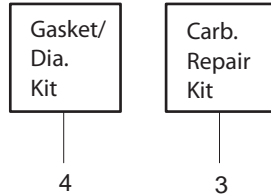

N = NEW PART NUMBER FOR THIS IPL

C

Carburetor Assembly WT 391 #530 06 97-22

Ref.	Part No.	Description
1.	530 03 83-18	Limiter Cap—High
2.	530 03 83-17	Limiter Cap—Low
3.	530 06 98-26	Carburetor Repair Kit (KIT= Indicates Contents)
4.	530 06 98-44	Gasket/Diaphragm Kit (D=Indicates Contents)
5.	530 03 53-83	Low Speed Needle
6.	530 03 52-93	Needle Spring Low Speed
7.	530 03 53-84	High Speed Needle
8.	530 03 52-95	Needle Spring High Speed