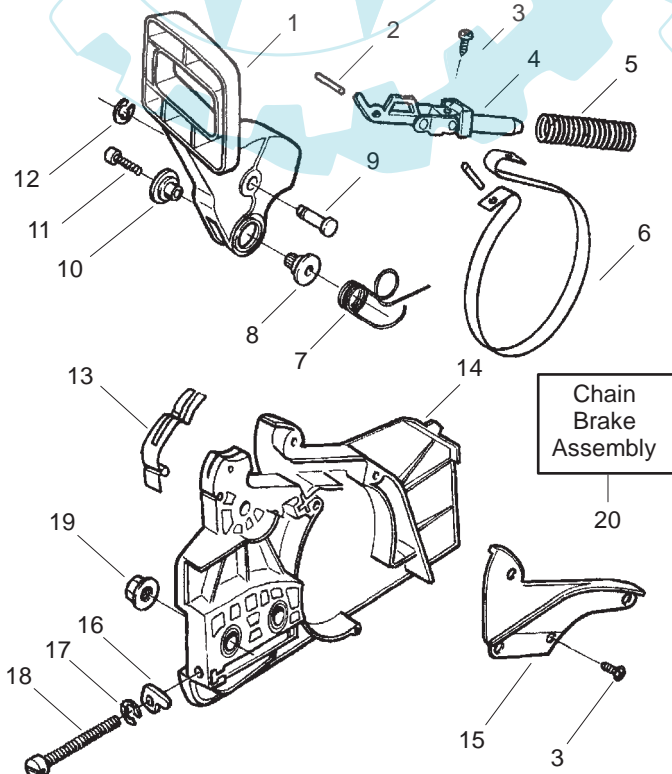

N = NEW PART NUMBER FOR THIS IPL

C

Carburetor Assembly WT 391 #530 06 97-22

Ref.	Part No.	Description
1.	530 03 83-18	Limiter Cap—High
2.	530 03 83-17	Limiter Cap—Low
3.	530 06 98-26	Carburetor Repair Kit (KIT= Indicates Contents)
4.	530 06 98-44	Gasket/Diaphragm Kit (D=Indicates Contents)
5.	530 03 53-83	Low Speed Needle
6.	530 03 52-93	Needle Spring Low Speed
7.	530 03 53-84	High Speed Needle
8.	530 03 52-95	Needle Spring High Speed

N = NEW PART NUMBER FOR THIS IPL

D

Ref.	Part No.	Description
1.	530 07 13-47 N	Kit—Lever & Link
2.	530 01 59-13	Spring Pin
3.	530 01 59-11	Screw
4.	530 05 47-41 N	Front & Rear Link Ass'y.
5.	530 01 62-37	Spring Compression
6.	530 05 22-32	Brake Band
7.	530 01 59-10	Handguard Spring
8.	530 04 90-75	Journal-Right
9.	530 02 98-79	Pivot Pin
10.	530 02 98-81	Journal-Left
11.	530 01 59-14	Screw
12.	530 03 85-93	Retainer
13.	530 02 98-78	Position Spring
14.	530 05 37-46	Clutch Cover
15.	530 03 86-79	Chain Brake Cover
16.	530 01 58-26	Bar Adjusting Pin
17.	530 03 85-93	Retainer
18.	530 01 61-10	Screw—Bar Adjusting
19.	530 01 59-17	Nut
20.	530 05 37-46	Chain Brake Assembly