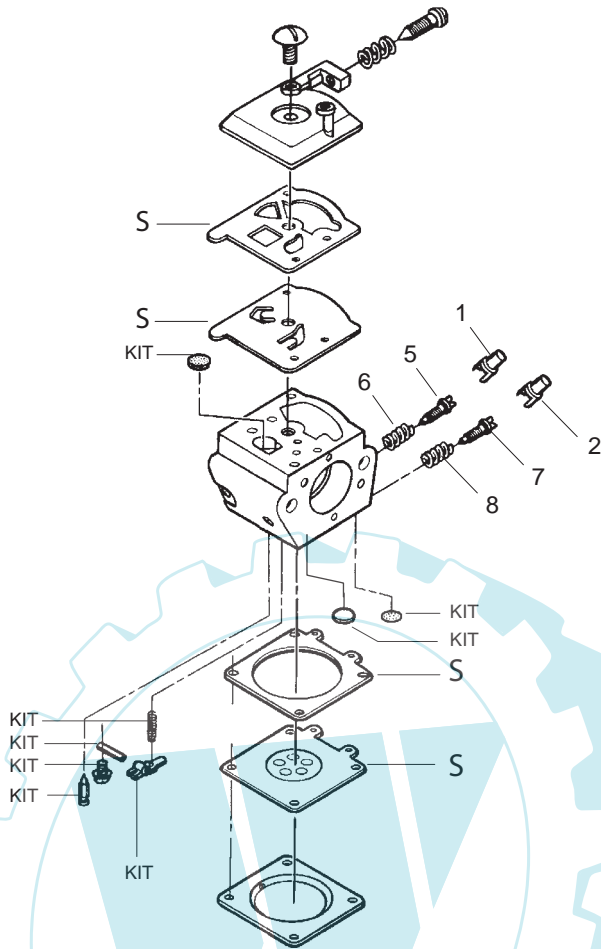

N = NEW PART NUMBER FOR THIS IPL

C

Carburetor Assembly WT 391 #530 06 97-22

Ref.	Part No.	Description
1.	530 03 83-18	Limiter Cap—High
2.	530 03 83-17	Limiter Cap—Low
3.	530 06 98-26	Carburetor Repair Kit (KIT= Indicates Contents)
4.	530 06 98-44	Gasket/Diaphragm Kit (D=Indicates Contents)
5.	530 03 53-83	Low Speed Needle
6.	530 03 52-93	Needle Spring Low Speed
7.	530 03 53-84	High Speed Needle
8.	530 03 52-95	Needle Spring High Speed